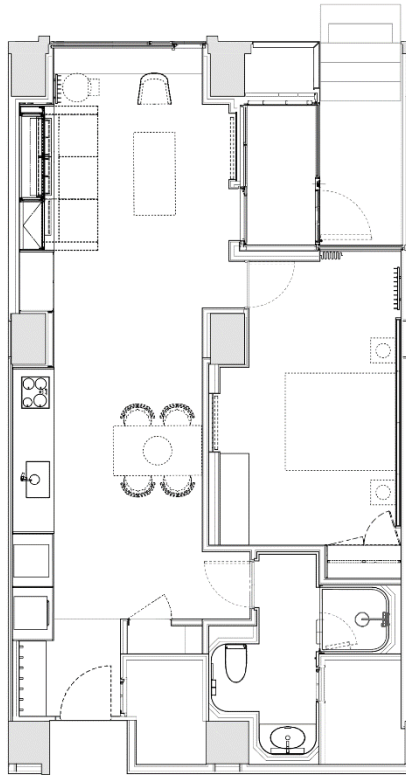

105
(105)

UNIT SUMMARY

Unit	Balcony	Terrace	Toilet	Shower Room	Bathtub
83.99 m ² 1.5 Bedroom	-	7.4m ²	1	1	-

MUWA
NISEKO